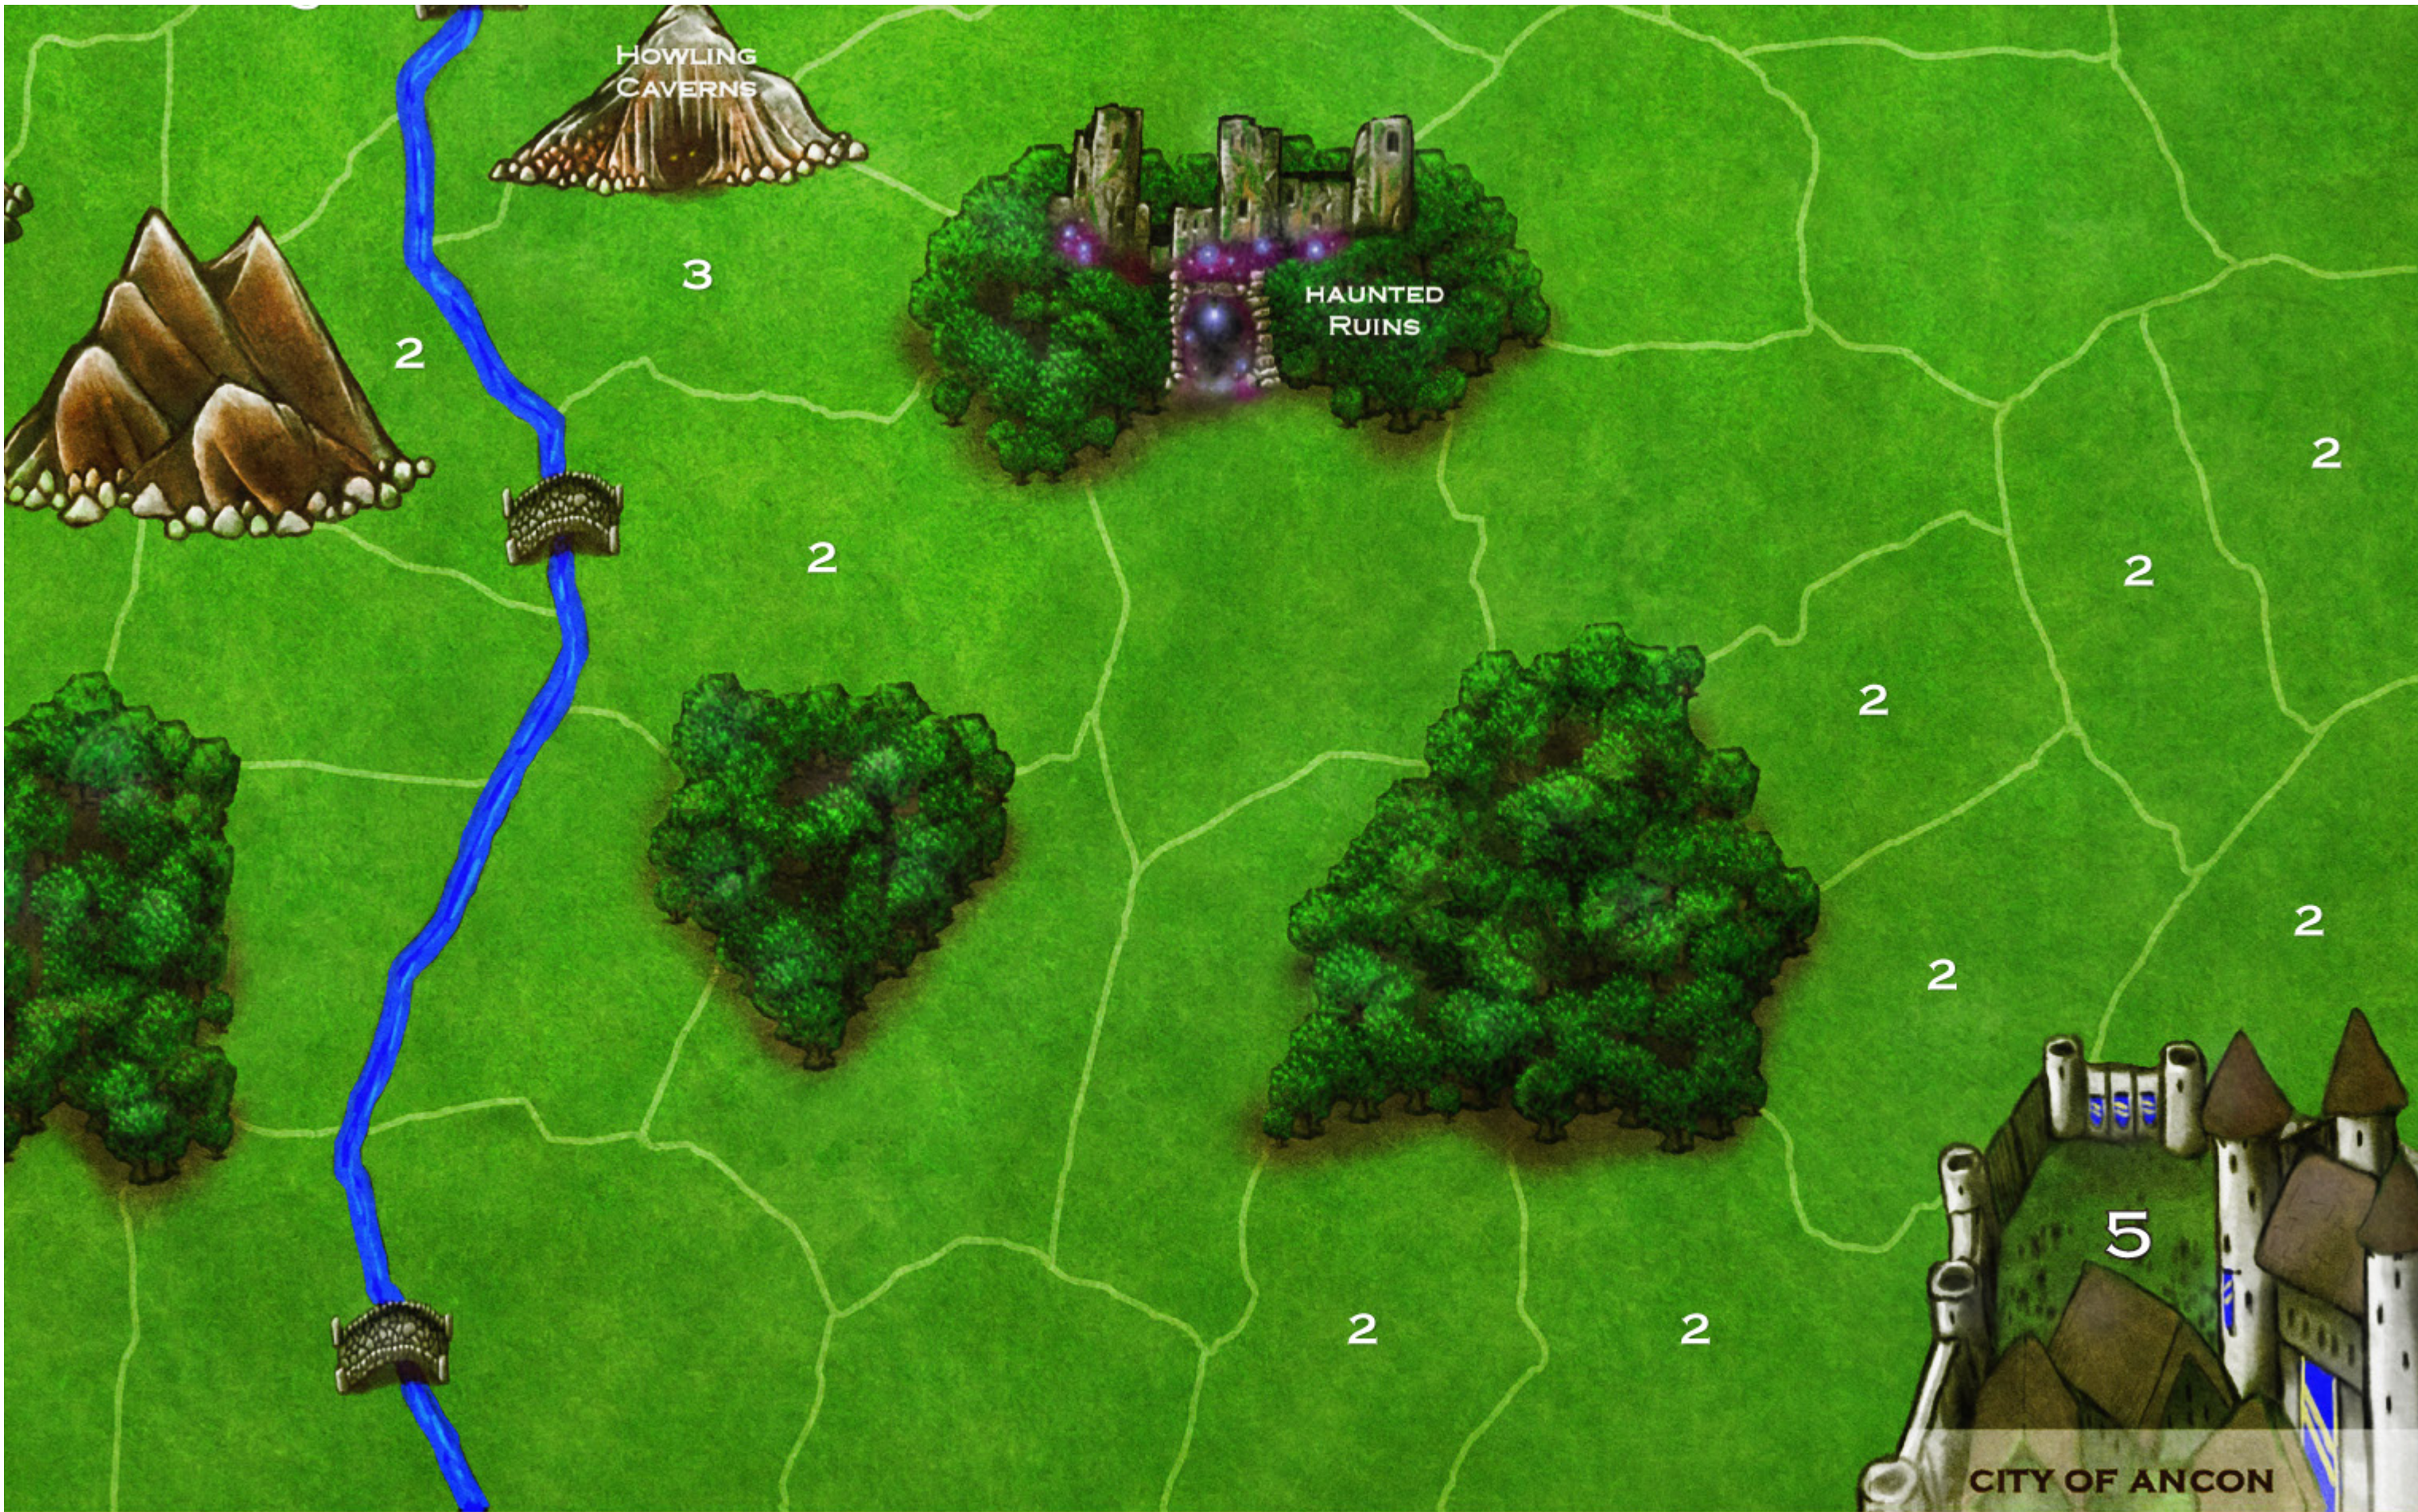

# WAR PARTY

SHAMAN'S HUT

RING OF CARNAGE

WOLF DEN

HOWLING  
CAVERNS

3

HAUNTED  
RUINS

2

5

CITY OF ANCON

WIZARD'S  
TOWER

CHAPEL

STABLE

ARMORY

MARKET

# WAR PARTY

ENRAGED  
GHOUL  
MANGERS

PIT OF  
ETERNAL  
BURNING  
FLESH

BLACK  
SHRINE

TOWER  
OF DARK  
RITUALS

## THE BONE LANDS

CAVE OF  
BONES

DREAD  
STONE

CHAMBER  
OF UNHOLY  
SACRIFICE