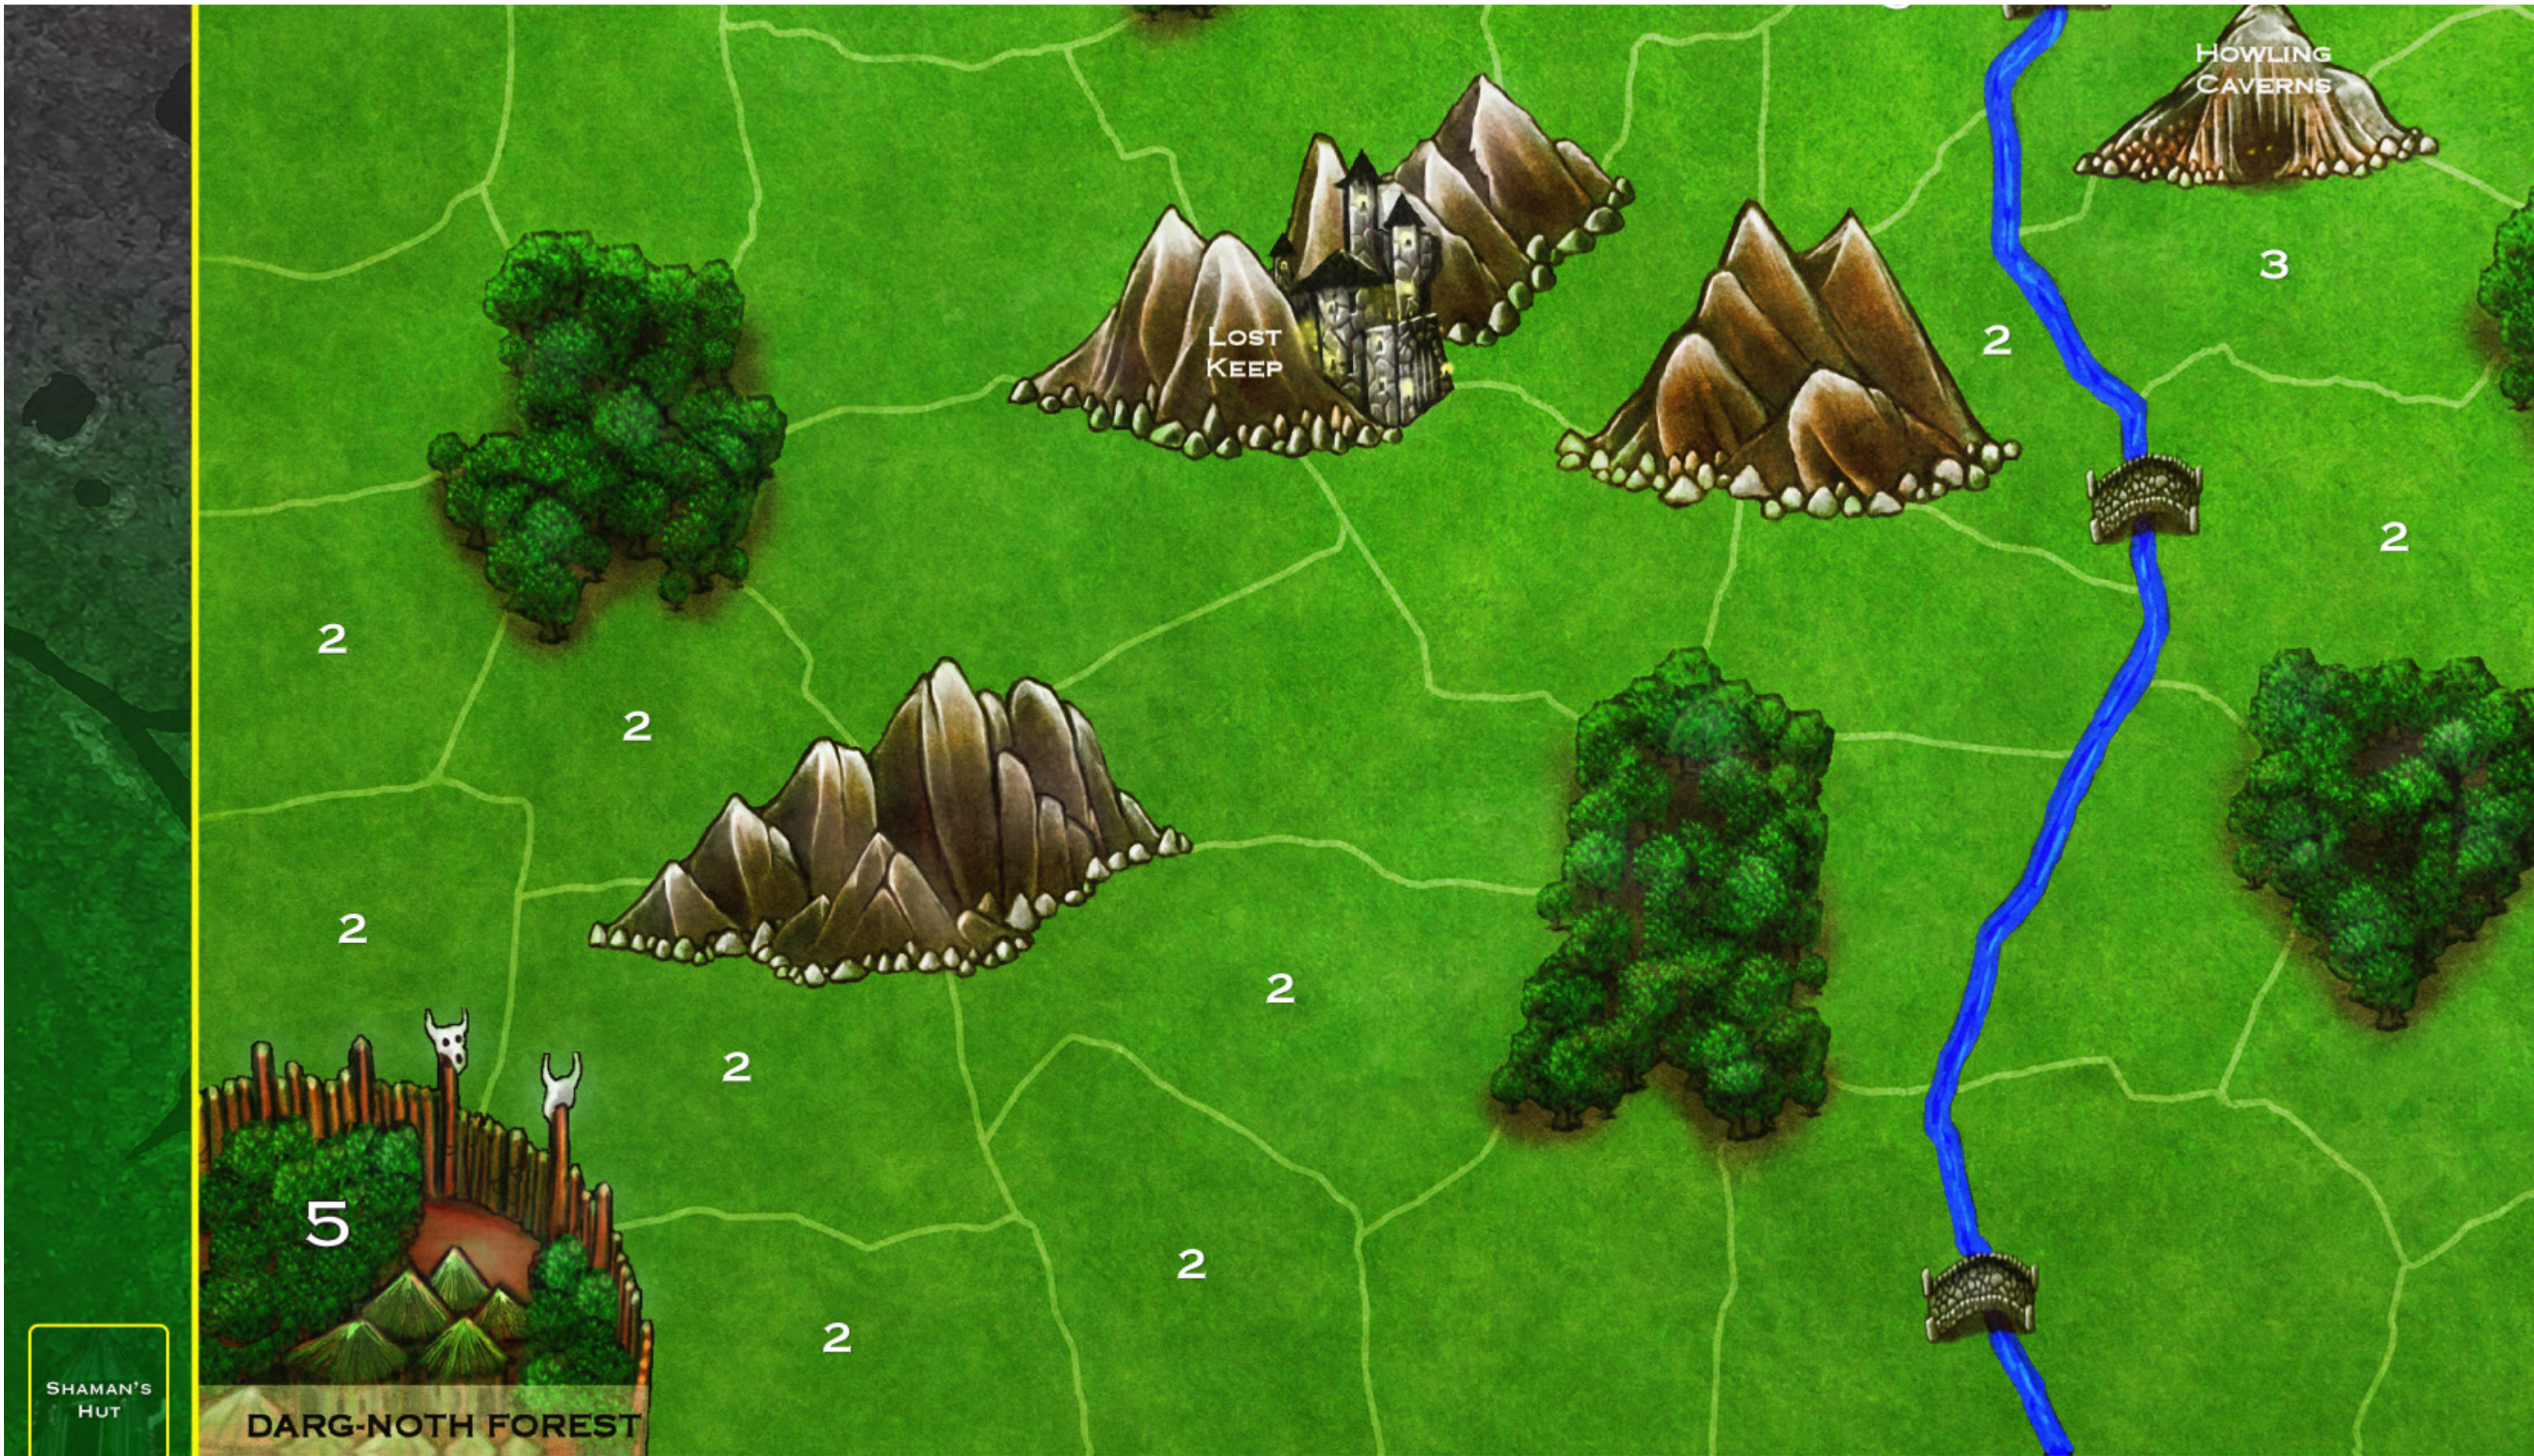

# WAR PARTY

SHAMAN'S HUT

RING OF CARNAGE

WOLF DEN

HOWLING  
CAVERNS

3

HAUNTED  
RUINS

2

5

CITY OF ANCON

WIZARD'S  
TOWER

CHAPEL

STABLE

ARMORY

MARKET

# WAR PARTY

ENRAGED  
GHOUL  
MANGERS

PIT OF  
ETERNAL  
BURNING  
FLESH

BLACK  
SHRINE

TOWER  
OF DARK  
RITUALS

## THE BONE LANDS

CAVE OF  
BONES

DREAD  
STONE

CHAMBER  
OF UNHOLY  
SACRIFICE